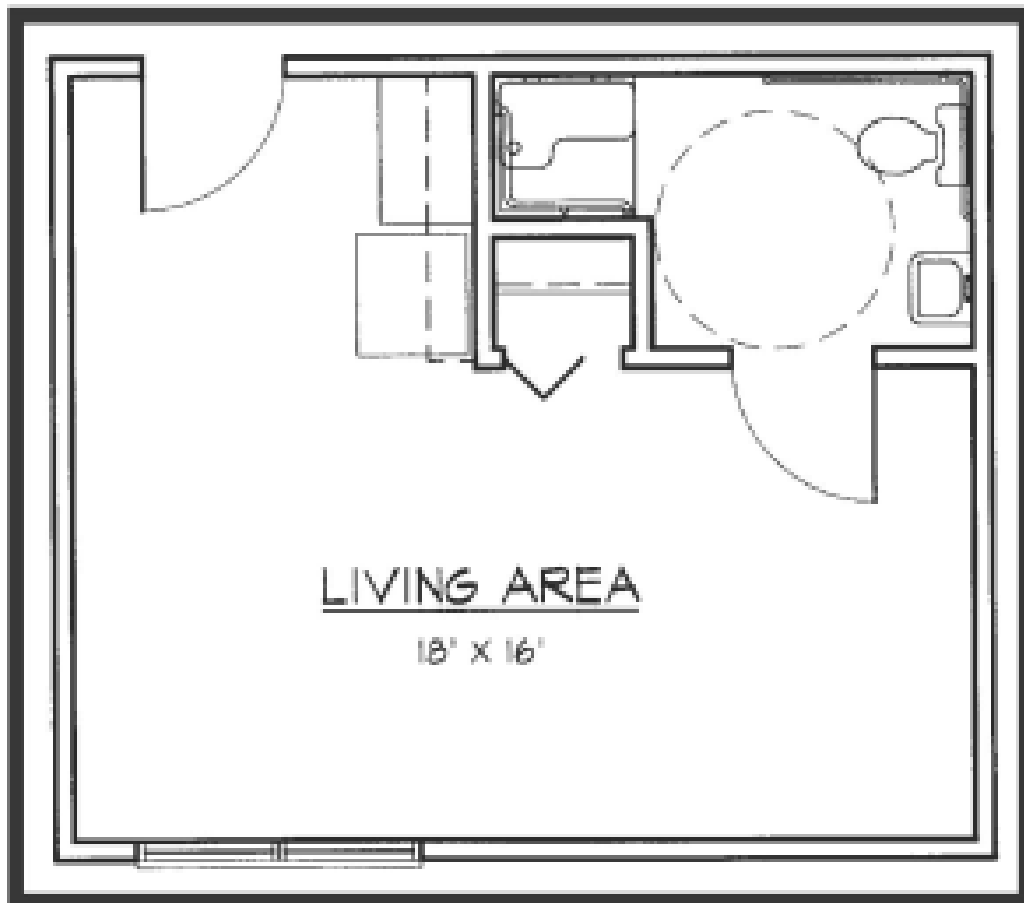

Deluxe Studio

The Deluxe Studio includes a larger, handicap accessible bathroom and a kitchenette with sink and refrigerator. Typically, a bed, nightstand, a love seat, entertainment center and dresser will fit nicely into this room