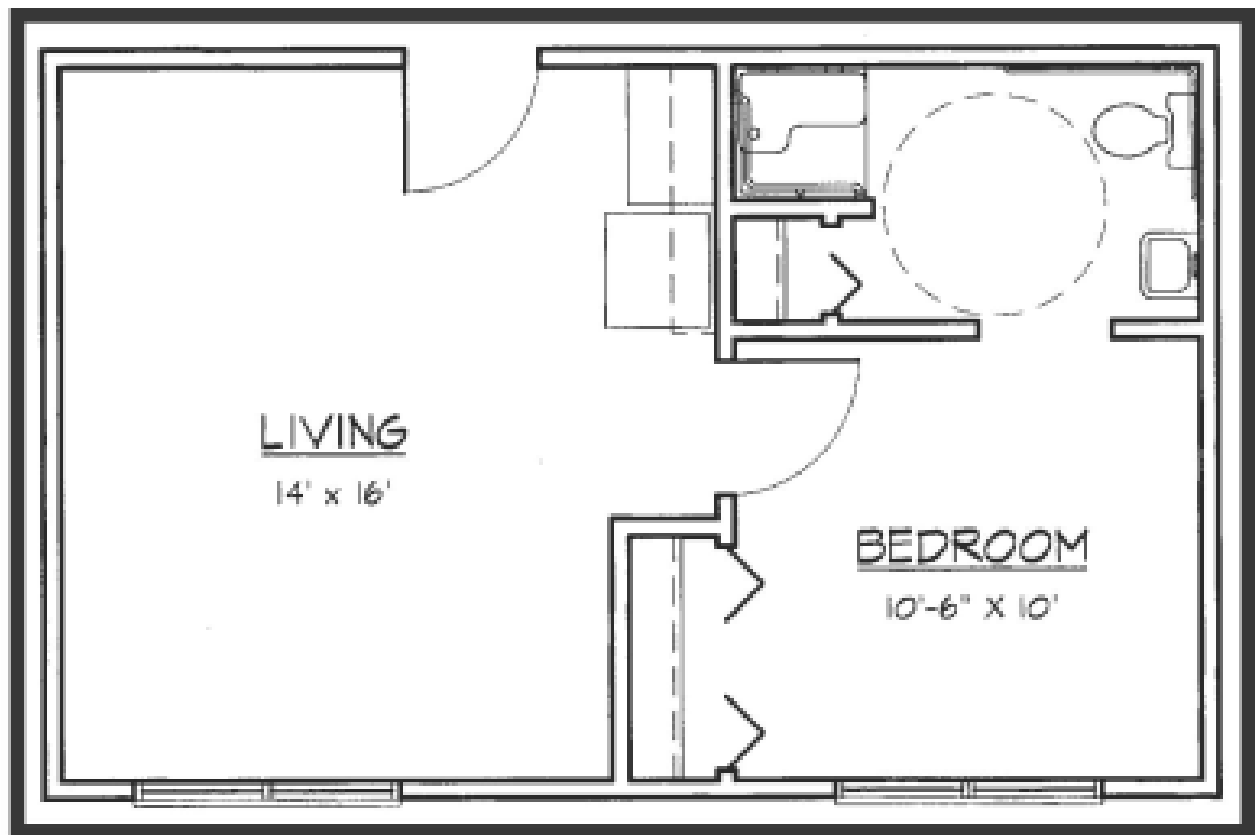

Deluxe Suite

The Deluxe Suite is our largest apartment with a separate sleeping area. The two areas are separated with a full wall and door. The Suite comes complete with a kitchenette with sink and refrigerator. Typically, a bed, nightstand, a love seat, entertainment center and dresser will fit nicely into this room. This apartment also has a handicap bathroom.

Deluxe Suite